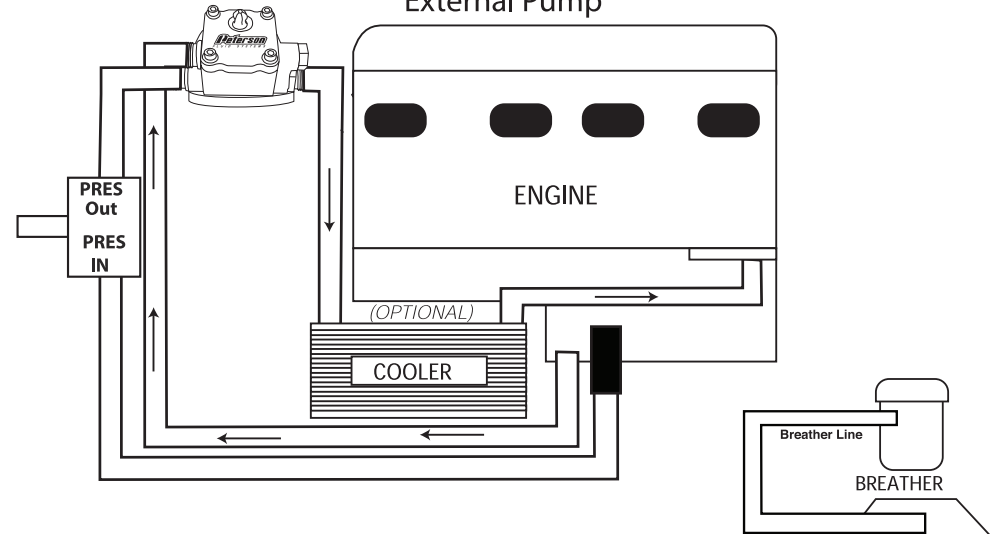

Wet Sump System
Internal Pump

Wet Sump System
External Pump

(OPTIONAL)
FILTER

Small Primer Remote Mount

Dry Sump System