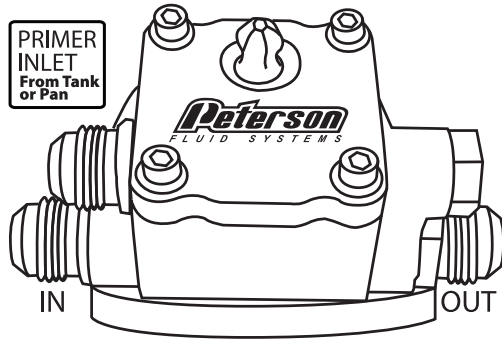

Wet Sump System
Internal Pump

Wet Sump System
External Pump

(OPTIONAL)
FILTER

Small Primer Remote Mount

Dry Sump System