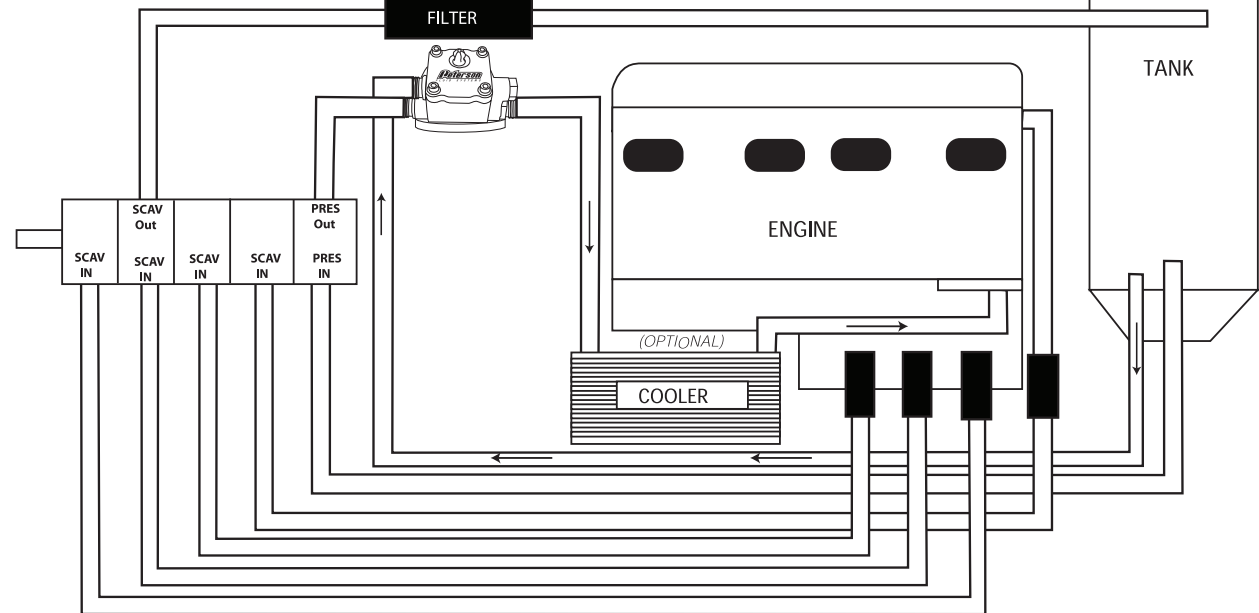

Wet Sump System
Internal Pump

Wet Sump System
External Pump

(OPTIONAL)
FILTER

Small Primer Remote Mount

Dry Sump System